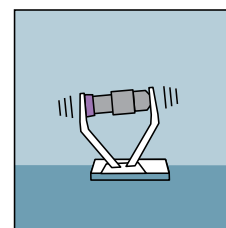

High energy output

The high energy Ultramat 2 has a mixing frequency of 4600 oscillations per minute +/-1%.