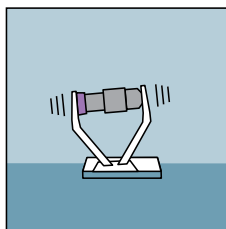

ultrammat 2 features:

Consistent and accurate trituration

The Ultramat 2 features a 0-16 second microprocessor-crystal controlled oscillator timer.