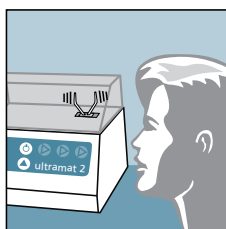

5 years warranty

ultrammat 2 features:

Consistent and accurate trituration

The Ultramat 2 features a 0-16 second microprocessor-crystal controlled oscillator timer.

Multi-use mixer

The multi-use Ultramat 2 is suitable for all types and brands of glass ionomer, amalgam and cement capsules.

Quiet low vibration

The Ultramat 2 is the quietest, low vibration mixer.

Safety feature

The micro-switch automatically halts trituration when the lid of the Ultramat 2 is lifted.

Simple to use

The touch control system of the Ultramat 2 is quick and simple to operate.