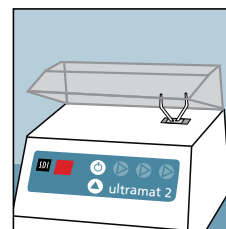

Quiet low vibration

The Ultramat 2 is the quietest, low vibration mixer.

Safety feature

The micro-switch automatically halts trituration when the lid of the Ultramat 2 is lifted.

Simple to use

The touch control system of the Ultramat 2 is quick and simple to operate.