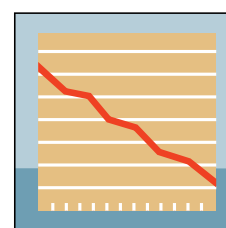

Low energy usage

The Ultramat 2 has economical low energy usage.