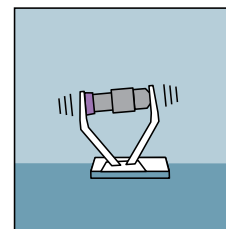

Quiet low vibration

The Ultramat 2 is the quietest, low vibration mixer.

Safety feature

The micro-switch automatically halts trituration when the lid of the Ultramat 2 is lifted.

Simple to use

The touch control system of the Ultramat 2 is quick and simple to operate.