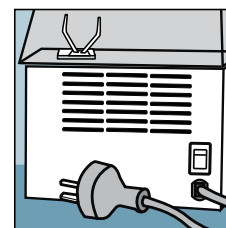

Low energy usage

The Ultramat 2 has economical low energy usage.

5 year warranty

The Ultramat 2's robust and reliable construction assures your purchase is a long lasting investment.

Dual Voltage

The Ultramat 2 operates on voltages between 120 and 240v, 50 and 60Hz, for compatibility with multiple power voltages and frequencies.