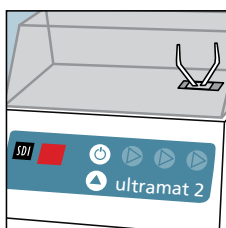

Quiet low vibration

The Ultramat 2 is the quietest, low vibration mixer.

Safety feature

The micro-switch automatically halts trituration when the lid of the Ultramat 2 is lifted.

Simple to use

The touch control system of the Ultramat 2 is quick and simple to operate.