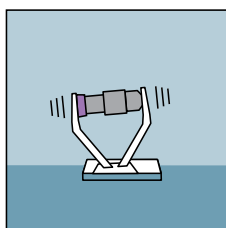

ultrammat 2 features:

Consistent and accurate trituration

The Ultramat 2 features a 0-16 second microprocessor-crystal controlled oscillator timer.