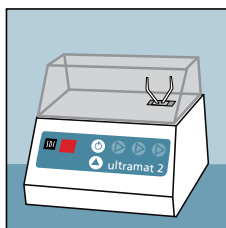

Practical

The one surface cover facilitates infection control cleaning and the non-porous plastic surface can be cleaned with any dental disinfectant.