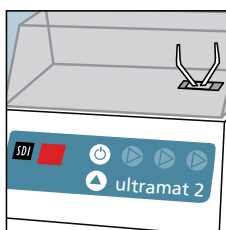

Simple to use

The touch control system of the Ultramat 2 is quick and simple to operate.