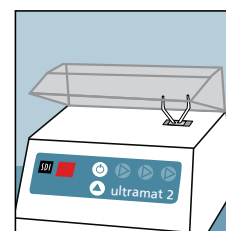

Safety feature

The micro-switch automatically halts trituration when the lid of the Ultramat 2 is lifted.