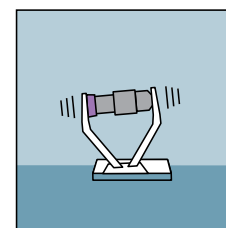

Multi-use mixer

The multi-use Ultramat 2 is suitable for all types and brands of glass ionomer, amalgam and cement capsules.