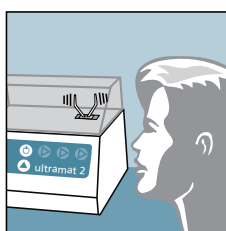

Quiet low vibration

The Ultramat 2 is the quietest, low vibration mixer.