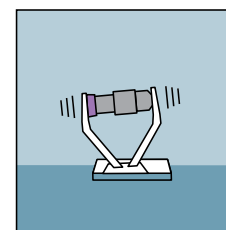

High energy output

The high energy Ultramat 2 has a mixing frequency of 4600 oscillations per minute +/-1%.