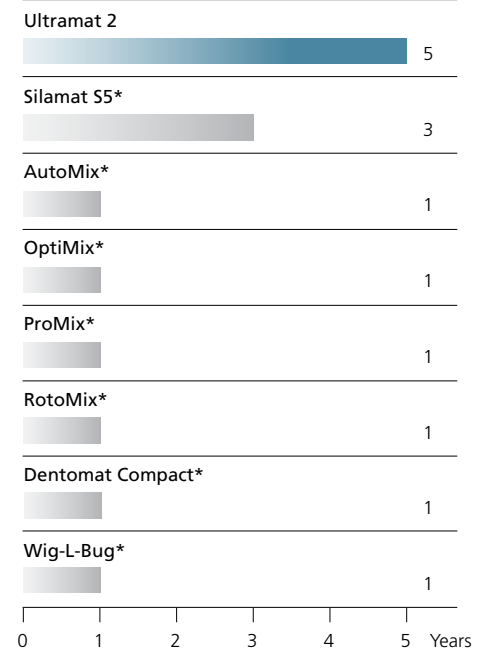

5 years warranty