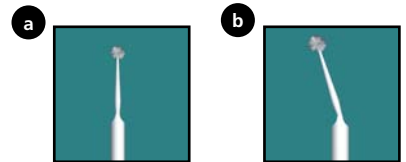

instructions:

1. 1 Points can be used either straight or bent

1. 2 Dip the Point into the solution and place where required

1. 3 Dispose of the Point after the application

Suggestion: When applying more than one solution, use a differently colored Point to avoid confusion

Made in Australia by SDI Limited
Bayswater, Victoria 3153
Australia 1 800 337 003
Austria 00800 022 55734
Brazil 0800 770 1735
France 00800 022 55 734
Germany 0800 100 5759
Ireland 01 886 9577
Italy 800 780625
New Zealand 0800 734 034
Spain 00800 022 55 734
United Kingdom 00800 022 55 734
USA & Canada 1 800 228 5166
www.sdi.com.au

Points purple - superfine
1 x 400 Points purple - superfine
Reorder 8100122

Points dark green - fine
1 x 400 Points dark green - fine
Reorder 8100116

Points dark blue - medium
1 x 400 Points dark blue - medium
Reorder 8100118

Points Dispenser
Reorder 8100131

Points assortment - all sizes
1 x 100 Points purple - superfine
1 x 100 Points dark green - fine
1 x 100 Points light green - fine
1 x 100 Points dark blue - medium
Reorder 8100123

Points light green - fine
1 x 400 Points light green - fine
Reorder 8100117

Points light blue - medium
1 x 400 Points light blue - medium
Reorder 8100119